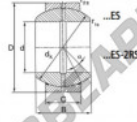

Kugelgelenke GEEW GE140-ES-DURBAL - DGE140-ES-DURBAL

<https://www.123kugellager.at/kugellager-gehauselager/gelenkkopfe-gelenklager/geew/dge140-es-durbal>

GE140-ES

Sliding combination:

steel / steel

Lubrication:

lubrication required

order number		measurement [mm]			
right hand thread	left hand thread	d	B	C	D
GE 140 ES		140	90	70	210

type	measurement [mm]		d_k	α [°]	load rating C₉₀ [kN]	weight [kg]
	r₁₅ min	r₂₅ min				
GE ES / DGE 140 ES-2RS	1,0	1,0	180,0	7	5400,0	11,000

PRODUKTMERKMALE

Marke	DURBAL
N° Ean13	3663952504865
Innendurchmesser	140 mm
Außendurchmesser	210 mm
Dicke	70 mm
Typ	GEEW
Gewicht	11000 g
Schmierung	mit
Verpackung	1

kontakt@123kugellager.at

+49 (0) 800 001 076 6

CRT4 de Lesquin 60 Rue Du Haut De Sainghin 59273 Fretin FRANCE