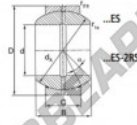

Kugelgelenke GEEW GE120-ES-DURBAL - GE120-ES-DURBAL

<https://www.123kugellager.at/kugellager-gehauselager/gelenkkopfe-gelenklager/geew/ge120-es-durbal>

GE120-ES

Sliding combination:

steel / steel

Lubrication: lubrication required

order number		measurement [mm]			
right hand thread	left hand thread	d	B	C	D
GE 120 ES		120	85	70	180

type	measurement [mm]			d_k	α [°]	load rating C₉₀ [kN]	weight [kg]
	r₁₅ min	r₂₅ min					
GE ES / DGE 120 ES-ZRS	1,0	1,0	160,0	6	4750,0	8,000	

PRODUKTMERKMALE

Marke	DURBAL
N° Ean13	3663952504834
Innendurchmesser	120 mm
Außendurchmesser	180 mm
Dicke	70 mm
Typ	GEEW
Gewicht	8000 g
Schmierung	mit
Verpackung	-
Standard	Ohne Standard

kontakt@123kugellager.at

+49 (0) 800 001 076 6

CRT4 de Lesquin 60 Rue Du Haut De Sainghin 59273 Fretin FRANCE