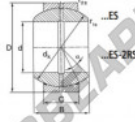

Kugelgelenke GEEW

GE16-ES-2RS-DURBAL - GE16-ES-2RS-DURBAL

<https://www.123kugellager.at/kugellager-gehauselager/gelenkkopfe-gelenklager/geew/ge16-es-2rs-durbal>

GE16-ES-2RS

Sliding combination:

steel / steel

Lubrication:

lubrication required

order number		measurement [mm]				
right hand thread	left hand thread	d	B	C	D	
GE 16 ES-2RS		16	14	10	30	

type	measurement [mm]		d_k	α [°]	load rating C₉₀ [kN]	weight [kg]
	r₁₅ min	r₂₅ min				
GE 16 ES-2RS	0,3	0,3	25,0	10	106,0	0,041

PRODUKTMERKMALE

Marke	DURBAL
N° Ean13	3663952504278
Innendurchmesser	16 mm
Außendurchmesser	30 mm
Dicke	10 mm
Typ	GEEW
Gewicht	41 g
Schmierung	mit
Verpackung	1

kontakt@123kugellager.at

+49 (0) 800 001 076 6

CRT4 de Lesquin 60 Rue Du Haut De Sainghin 59273 Fretin FRANCE