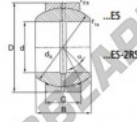

Kugelgelenke GEEW

GE16-ES-2RS-DURBAL - DGE16-ES-2RS-DURBAL

<https://www.123kugellager.at/kugellager-gehauselager/gelenkkopfe-gelenklager/geew/dge16-es-2rs-durbal>

GE16-ES-2RS

Sliding combination:

steel / steel

Lubrication: lubrication required

order number		measurement [mm]				
right hand thread	left hand thread	d	B	C	D	
GE 16 ES-2RS		16	14	10	30	

type	measurement [mm]		d_k	α [°]	load rating C₉₀ [kN]	weight [kg]
	r₁₅ min	r₂₅ min				
GE 16 ES-2RS	0,3	0,3	25,0	10	106,0	0,041

PRODUKTMERKMALE

Marke	DURBAL
N° Ean13	3663952504278
Innendurchmesser	16 mm
Außendurchmesser	30 mm
Dicke	10 mm
Typ	GEEW
Gewicht	41 g
Schmierung	mit
Verpackung	1

kontakt@123kugellager.at

+49 (0) 800 001 076 6

CRT4 de Lesquin 60 Rue Du Haut De Sainghin 59273 Fretin FRANCE