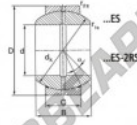

Kugelgelenke GEEW GE8-E-DURBAL - GE8-E-DURBAL

<https://www.123kugellager.at/kugellager-gehauselager/gelenkkopfe-gelenklager/geew/ge8-e-durbal>

GE8-E

Sliding combination:

steel / steel

Lubrication: lubrication required

order number		measurement [mm]				
right hand thread	left hand thread	d	B	C	D	
GE	B E	B	B	5	16	

type	measurement [mm]		d_k	α [°]	load rating C₉₀ [kN]	weight [kg]	
	r₁₅ min	r₂₅ min					
GE	B E	0,3	0,3	13,0	15	27,5	0,007

PRODUKTMERKMALE

Marke	DURBAL
N° Ean13	3663952504162
Innendurchmesser	8 mm
Außendurchmesser	16 mm
Dicke	5 mm
Typ	GEEW
Gewicht	7 g
Schmierung	mit
Verpackung	1

kontakt@123kugellager.at

+49 (0) 800 001 076 6

CRT4 de Lesquin 60 Rue Du Haut De Sainghin 59273 Fretin FRANCE