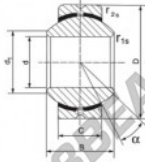

Kugelgelenke GEEW

GEBK20-S-DURBAL - GEBK20-S-DURBAL

<https://www.123kugellager.at/kugellager-gehauselager/gelenkkopfe-gelenklager/geew/gebk20-s-durbal>

GEBK20-S

Lubrication: lubrication required

order number	measurement [mm]			
type	d	B	C	d₁ min
GEBK 20 S	20	25	18,00	24,4

type	r_{1s} min	measurement [mm]	D	α [°]	load rating C₀ [kN]	weight [kg]
		r_{2s} min				
GEBK 20 S	0,3	0,6	46	15	73,0	0,210

PRODUKTMERKMALE

Marke	DURBAL
N° Ean13	3663952503837
Innendurchmesser	20 mm
Außendurchmesser	46 mm
Dicke	18 mm
Typ	GEEW
Gewicht	210 g
Schmierung	mit
Verpackung	1

kontakt@123kugellager.at

+49 (0) 800 001 076 6

CRT4 de Lesquin 60 Rue Du Haut De Sainghin 59273 Fretin FRANCE