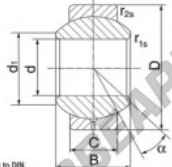

Kugelgelenke GEEW G35-PB-DURBAL - DG35-PB-DURBAL

<https://www.123kugellager.at/kugellager-gehauselager/gelenkkopfe-gelenklager/geew/dg35-pb-durbal>

G35-PB

Sliding combination: steel / bronze

Lubrication: lubrication required

* measurement is not according to DIN.

order number	measurement [mm]				
type	D	B	C	d₁	
G 35 PB	35	43	28,00*	37,7*	

type	D	measurement [mm]	d₁	α [°]	load rating C₀ [30]	weight [kg]
G 35 PB	62*	57,1	16	344	0,500	

PRODUKTMERKMALE

Marke	DURBAL
N° Ean13	3663952503349
Innendurchmesser	35 mm
Außendurchmesser	62 mm
Dicke	28 mm
Typ	GEEW
Gewicht	500 g
Schmierung	mit
Verpackung	1

kontakt@123kugellager.at

+49 (0) 800 001 076 6

CRT4 de Lesquin 60 Rue Du Haut De Sainghin 59273 Fretin FRANCE