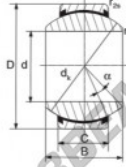

Kugelgelenke GEEW

GE60-FW-2RS-DURBAL - DGE60-FW-2RS-DURBAL

<https://www.123kugellager.at/kugellager-gehauselager/gelenkkopfe-gelenklager/geew/dge60-fw-2rs-durbal>

GE60-FW-2RS

Lubrication: maintenance free

order number	measurement [mm]		
type	b	c	
GE 60 FW-2RS	60	63	40

type	measurement [mm]			load rating C₀ [kN]	weight [kg]
	r_{1s} min	r_{2s} min	D		
GE 60 FW-2RS	1,0	1,0	105	880	2,000

PRODUKTMERKMALE

Marke	DURBAL
N° Ean13	3663952502991
Innendurchmesser	60 mm
Außendurchmesser	105 mm
Dicke	40 mm
Typ	GEEW
Gewicht	2000 g
Schmierung	ohne
Verpackung	1

kontakt@123kugellager.at

+49 (0) 800 001 076 6

CRT4 de Lesquin 60 Rue Du Haut De Sainghin 59273 Fretin FRANCE