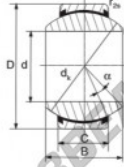

Kugelgelenke GEEW

GE35-FW-2RS-DURBAL - GE35-FW-2RS-DURBAL

<https://www.123kugellager.at/kugellager-gehauselager/gelenkkopfe-gelenklager/geew/ge35-fw-2rs-durbal>

GE35-FW-2RS

Lubrication: maintenance free

order number	measurement [mm]		
type	B	C	
GE 35 FW-2RS	35	35	23

type	r1s min	r2s min	measurement [mm]	D	d₁	α [°]	load rating C₀ [kN]	weight [g]
GE 35 FW-2RS	0,6	1,0	62	53,0	16		280	0,390

PRODUKTMERKMALE

Marke	DURBAL
N° Ean13	3663952502915
Innendurchmesser	35 mm
Innendurchmesser	1.378" inch
Außendurchmesser	62 mm
Außendurchmesser	2.441" inch
Dicke	23 mm
Dicke	0.906" inch
Typ	GEEW
Gewicht	390 g
Schmierung	ohne
Verpackung	1

kontakt@123kugellager.at

+49 (0) 800 001 076 6

CRT4 de Lesquin 60 Rue Du Haut De Sainghin 59273 Fretin FRANCE