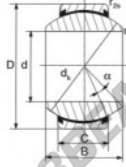

Kugelgelenke GEEW

GE30-FW-2RS-DURBAL - DGE30-FW-2RS-DURBAL

<https://www.123kugellager.at/kugellager-gehauselager/gelenkkopfe-gelenklager/geew/dge30-fw-2rs-durbal>

GE30-FW-2RS

Lubrication: maintenance free

order number type	measurement [mm]		
	b	c	
GE 30 FW-2RS	30	32	20

type	r1s min	r2s min	measurement [mm]			load rating Ca [kN]	weight [g]
			D	d1	α [°]		
GE 30 FW-2RS	0,6	1,0	55	47,0	17	224	0,290

PRODUKTMERKMALE

Marke	DURBAL
N° Ean13	3663952502908
Innendurchmesser	30 mm
Außendurchmesser	55 mm
Dicke	20 mm
Typ	GEEW
Gewicht	290 g
Schmierung	ohne
Verpackung	1

kontakt@123kugellager.at

+49 (0) 800 001 076 6

CRT4 de Lesquin 60 Rue Du Haut De Sainghin 59273 Fretin FRANCE