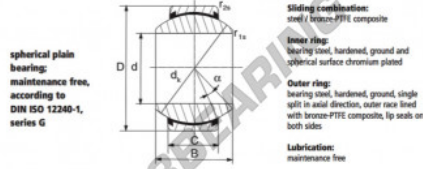

Kugelgelenke GEEW

DGE15-FW-2RS-DURBAL - DGE15-FW-2RS-DURBAL

<https://www.123kugellager.at/kugellager-gehauselager/gelenkkopfe-gelenklager/geew/dge15-fw-2rs-durbal>

DGE15-FW-2RS

Lubrication: maintenance free

order number	measurement [mm]						
type	D			B		C	
DGE 15 FW-2RS	15			16		10	
type	r_{1s} min	r_{2s} min	D	d₁	d₂	load rating C₀ [kN]	weight [g]
DGE 15 FW-2RS	0,3	0,3	30	25,0	16	56	0,046

PRODUKTMERKMALE

Marke	DURBAL
N° Ean13	3663952502816
Innendurchmesser	15 mm
Innendurchmesser	0.591" inch
Außendurchmesser	30 mm
Außendurchmesser	1.181" inch
Dicke	10 mm
Dicke	0.394" inch
Typ	GEEW
Gewicht	46 g
Schmierung	ohne
Verpackung	1

kontakt@123kugellager.at

+49 (0) 800 001 076 6

CRT4 de Lesquin 60 Rue Du Haut De Sainghin 59273 Fretin FRANCE