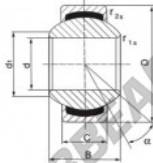

Kugelgelenke GEEW

SGE25-FW-DURBAL - DSGE25-FW-DURBAL

<https://www.123kugellager.at/kugellager-gehauselager/gelenkkopfe-gelenklager/geew/dsge25-fw-durbal>

SGE25-FW

Lubrication: maintenance free

Attention: Articles have minimum quantity

order number	measurement [mm]			
type	A	B	C	d₁ min
SGE 25 FW	25	28	18	29

type	measurement [mm]		D	α [°]	load rating C₀ [kN]	weight [kg]
	r₁₅ min	r₂₅ min				
SGE 25 FW	0,6	0,6	47	17	166,0	0,203

PRODUKTMERKMALE

Marke	DURBAL
N° Ean13	3663952502779
Innendurchmesser	25 mm
Außendurchmesser	47 mm
Dicke	18 mm
Typ	GEEW
Gewicht	203 g
Schmierung	ohne
Verpackung	1

kontakt@123kugellager.at

+49 (0) 800 001 076 6

CRT4 de Lesquin 60 Rue Du Haut De Sainghin 59273 Fretin FRANCE