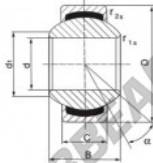

Kugelgelenke GEEW

SGE25-FW-DURBAL - SGE25-FW-DURBAL

<https://www.123kugellager.at/kugellager-gehauselager/gelenkkopfe-gelenklager/geew/sge25-fw-durbal>

SGE25-FW

order number	measurement [mm]			
type	A	B	C	d₁ min
SGE 25 FW	25	28	18	29

type	measurement [mm]		D	α [°]	load rating C₀ [kN]	weight [kg]
	r₁₅ min	r₂₅ min				
SGE 25 FW	0,6	0,6	47	17	166,0	0,203

PRODUKTMERKMALE

Marke	DURBAL
N° Ean13	3663952502779
Innendurchmesser	25 mm
Außendurchmesser	47 mm
Dicke	18 mm
Typ	GEEW
Gewicht	203 g
Schmierung	ohne
Verpackung	1

kontakt@123kugellager.at

+49 (0) 800 001 076 6

CRT4 de Lesquin 60 Rue Du Haut De Sainghin 59273 Fretin FRANCE