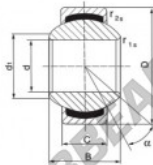

Kugelgelenke GEEW SGE8-FW-DURBAL - SGE8-FW-DURBAL

<https://www.123kugellager.at/kugellager-gehauselager/gelenkkopfe-gelenklager/geew/sge8-fw-durbal>

SGE8-FW

order number	measurement [mm]			
type	B	C	d₁ min	
SGE 8 FW	8	11	6	11

type	measurement [mm]		D	α [°]	load rating C₀ [N]	weight [kg]
	r₁ min	r₂ min				
SGE 8 FW	0,3	0,3	19	21	21,0	0,014

PRODUKTMERKMALE

Marke	DURBAL
N° Ean13	3663952502656
Innendurchmesser	8 mm
Außendurchmesser	19 mm
Dicke	6 mm
Typ	GEEW
Gewicht	14 g
Schmierung	ohne
Verpackung	1

kontakt@123kugellager.at

+49 (0) 800 001 076 6

CRT4 de Lesquin 60 Rue Du Haut De Sainghin 59273 Fretin FRANCE