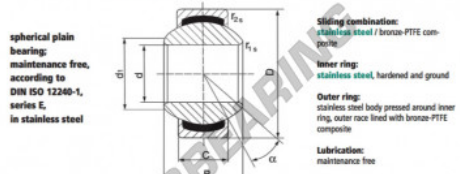

Kugelgelenke GEEW SGE20-UK-DURBAL - SGE20-UK-DURBAL

<https://www.123kugellager.at/kugellager-gehauselager/gelenkkopfe-gelenklager/geew/sge20-uk-durbal>

SGE20-UK

Lubrication: maintenance free

order number	measurement [mm]			
type	d	B	C	d₁ min
SGE 20 UK	20	16	12	24

type	r_{1s} min	measurement [mm]	D	α [°]	load rating	weight
		r_{2s} min			C₀ [kN]	[kg]
SGE 20 UK	0,3	0,3	35	9	78,0	0,066

PRODUKTMERKMALE

Marke	DURBAL
N° Ean13	3663952502175
Innendurchmesser	20 mm
Außendurchmesser	35 mm
Dicke	12 mm
Typ	GEEW
Gewicht	66 g
Schmierung	ohne
Verpackung	1

kontakt@123kugellager.at

+49 (0) 800 001 076 6

CRT4 de Lesquin 60 Rue Du Haut De Sainghin 59273 Fretin FRANCE