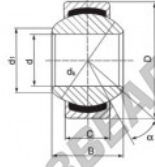

Kugelgelenke GEEW G20-PW-DURBAL - G20-PW-DURBAL

<https://www.123kugellager.at/kugellager-gehauselager/gelenkkopfe-gelenklager/geew/g20-pw-durbal>

G20-PW

Lubrication: maintenance free

order number	d	measurement [mm]		C	d₁
type		B			
G 20 PW	20	25		18,00	24,3

type	D	d_h	α [°]	load rating C₀ [N]	weight [kg]
G 20 PW	40	34,9	15	157	0,180

PRODUKTMERKMALE

Marke	DURBAL
N° Ean13	3663952501734
Innendurchmesser	20 mm
Innendurchmesser	0.787" inch
Außendurchmesser	40 mm
Außendurchmesser	1.575" inch
Dicke	18 mm
Dicke	0.709" inch
Typ	GEEW
Gewicht	180 g
Schmierung	ohne
Verpackung	1

kontakt@123kugellager.at

+49 (0) 800 001 076 6

CRT4 de Lesquin 60 Rue Du Haut De Sainghin 59273 Fretin FRANCE