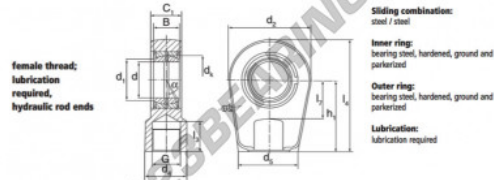

Gelenkköpfe TAPR GIHR35-DO-DURBAL - GIHR35-DO-DURBAL

<https://www.123kugellager.at/kugellager-gehauselager/gelenkkopfe-gelenklager/tapr/gihr35-do-durbal>

GIHR35-DO

order number	right hand thread	left hand thread	measurement [mm]						
	d	d₁	G	d₂	d₃	B	C₁	d₂	
GIHR 35 DO	35	39,7	M 28 x 1,5	40	66	25	30	78	
type	measurement [mm]				d₄	α [°]	load rating C₀ [kN]	weight [kg]	
GIHR / GIHL 35 DO	l₂ min	l₁ min	h₁	l₂	47,0	6	153	1,20	

PRODUKTMERKMALE

Marke	DURBAL
N° Ean13	3663952499635
Innendurchmesser	35 mm
Außendurchmesser	78 mm
Dicke	30 mm
Typ	TAPR
Gewicht	1200 g
Gewinde	Rechtsgewinde
Schmierung	mit
Verpackung	1

kontakt@123kugellager.at

+49 (0) 800 001 076 6

CRT4 de Lesquin 60 Rue Du Haut De Sainghin 59273 Fretin FRANCE