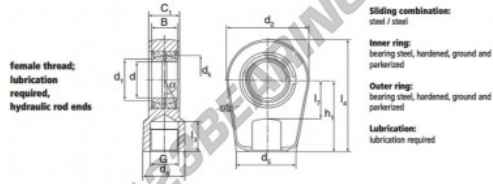

Gelenkköpfe TAPR GIHR25-DO-DURBAL - GIHR25-DO-DURBAL

<https://www.123kugellager.at/kugellager-gehauselager/gelenkkopfe-gelenklager/tapr/gihr25-do-durbal>

GIHR25-DO

order number	right hand thread	left hand thread	measurement [mm]							
			d	d₁	G	d₂	d₃	B	C₁	d₂
GIHR 25 DO			25	29,3	M 16 x 1,5	25	46	20	23	56
type	measurement [mm]					load rating	weight			
	l₂ min	l₁ min	h₁	l₁	d₄	α [°]	C₀ [kN]	B [g]		
GIHR / GIHL 25 DO	17	28	50	80,0	35,5	7	72	0,48		

PRODUKTMERKMALE

Marke	DURBAL
N° Ean13	3663952499550
Innendurchmesser	25 mm
Außendurchmesser	56 mm
Dicke	23 mm
Typ	TAPR
Gewicht	480 g
Gewinde	Rechtsgewinde
Schmierung	mit
Verpackung	1

kontakt@123kugellager.at

+49 (0) 800 001 076 6

CRT4 de Lesquin 60 Rue Du Haut De Sainghin 59273 Fretin FRANCE