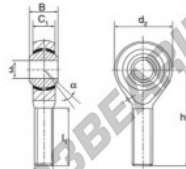

Winkelgelenke SA POS28-DURBAL - POS28-DURBAL

<https://www.123kugellager.at/kugellager-gehauselager/gelenkkopfe-gelenklager/sa/pos28-durbal>

POS28

Rod end body:
surface zinc plated

Lubrication:
lubrication required

order number	right hand thread		left hand thread		measurement [mm]		
	G	B	C₁	d₁	B	C₁	d₁
POS 28	28	M 27 x 2	35	24,00	66		

type	measurement [mm]		α [°]	load rating C₀ [kN]	weight [kg]
	l₁ min	h			
POS / POSL 28	62	103	15	75,5	0,960

PRODUKTMERKMALE

Marke	DURBAL
N° Ean13	3663952494821
Innendurchmesser	28 mm
Außendurchmesser	66 mm
Dicke	35 mm
Typ	SA
Gewicht	960 g
Gewinde	Rechtsgewinde
Schmierung	ohne
Verpackung	1

kontakt@123kugellager.at

+49 (0) 800 001 076 6

CRT4 de Lesquin 60 Rue Du Haut De Sainghin 59273 Fretin FRANCE