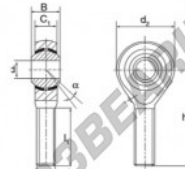

Winkelgelenke SA POSL25-DURBAL - POSL25-DURBAL

<https://www.123kugellager.at/kugellager-gehauselager/gelenkkopfe-gelenklager/sa/posl25-durbal>

POSL25

rod end body:
surface zinc plated

Lubrication:
lubrication required

order number		measurement [mm]	
right hand thread	left hand thread	B	C₁
POSL 25		31	22,00
			60

type	measurement [mm]		α [°]	load rating C₀ [kN]	weight [kg]
	l₁ min	h			
POS / POSL 25	57	94	15	68,0	0,640

PRODUKTMERKMALE

Marke	DURBAL
N° Ean13	3663952494784
Innendurchmesser	25 mm
Außendurchmesser	60 mm
Dicke	31 mm
Typ	SA
Gewicht	640 g
Gewinde	Linksgewinde
Schmierung	ohne
Verpackung	1

kontakt@123kugellager.at

+49 (0) 800 001 076 6

CRT4 de Lesquin 60 Rue Du Haut De Sainghin 59273 Fretin FRANCE