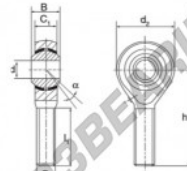

Winkelgelenke SA POS25-DURBAL - POS25-DURBAL

<https://www.123kugellager.at/kugellager-gehauselager/gelenkkopfe-gelenklager/sa/pos25-durbal>

POS25

Rod end body:

surface zinc plated

Sliding combination:

steel / heavy duty bronze

Inner ring:

Outer ring:

heavy duty bronze with lubrication

Lubrication:

lubrication required

order number	right hand thread		left hand thread		measurement [mm]		
	B	G	B	G	C₁	d₁	
POS 25	25	M 24 x 2	31		22,00	60	

type	measurement [mm]		α [°]	load rating C₀ [kN]	weight [kg]
	l₁ min	h			
POS / POSL 25	57	94	15	68,0	0,640

PRODUKTMERKMALE

Marke	DURBAL
N° Ean13	3663952494777
Innendurchmesser	25 mm
Außendurchmesser	60 mm
Dicke	31 mm
Typ	SA
Gewicht	640 g
Gewinde	Rechtsgewinde
Schmierung	ohne
Verpackung	1

kontakt@123kugellager.at

+49 (0) 800 001 076 6

CRT4 de Lesquin 60 Rue Du Haut De Sainghin 59273 Fretin FRANCE