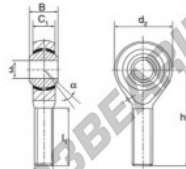

Winkelgelenke SA POS20-DURBAL - POS20-DURBAL

<https://www.123kugellager.at/kugellager-gehauselager/gelenkkopfe-gelenklager/sa/pos20-durbal>

POS20

rod end body:
surface zinc plated

Lubrication:
lubrication required

order number	right hand thread		left hand thread		measurement [mm]		
	G	B	C₁	d₁	B	C₁	d₁
POS 20	20	M 20 x 1,5	25	18,00	50		

type	measurement [mm]		α [°]	load rating C₀ [kN]	weight [kg]
	l₁ min	h			
POS / POSL 20	47	78	14	52,5	0,380

PRODUKTMERKMALE

Marke	DURBAL
N° Ean13	3663952494692
Innendurchmesser	20 mm
Außendurchmesser	50 mm
Dicke	25 mm
Typ	SA
Gewicht	380 g
Gewinde	Rechtsgewinde
Schmierung	ohne
Verpackung	1

kontakt@123kugellager.at

+49 (0) 800 001 076 6

CRT4 de Lesquin 60 Rue Du Haut De Sainghin 59273 Fretin FRANCE