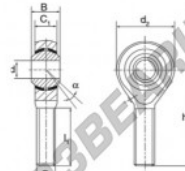

Winkelgelenke SA POSL6-DURBAL - POSL6-DURBAL

<https://www.123kugellager.at/kugellager-gehauselager/gelenkkopfe-gelenklager/sa/posl6-durbal>

POSL6

rod end body:
surface zinc plated

Lubrication:
lubrication required

order number	measurement [mm]		B	C₁	d₁
	right hand thread	left hand thread			
POSL 6	6	M 6	9	6,75	18

type	measurement [mm]		α [°]	load rating C₀ [N]	weight [kg]
	l₁ min	h			
POS / POSL 6	22	36	13	7,2	0,020

PRODUKTMERKMALE

Marke	DURBAL
N° Ean13	3663952494401
Innendurchmesser	6 mm
Außendurchmesser	18 mm
Dicke	9 mm
Typ	SA
Gewicht	20 g
Gewinde	Linksgewinde
Schmierung	ohne
Verpackung	1

kontakt@123kugellager.at

+49 (0) 800 001 076 6

CRT4 de Lesquin 60 Rue Du Haut De Sainghin 59273 Fretin FRANCE