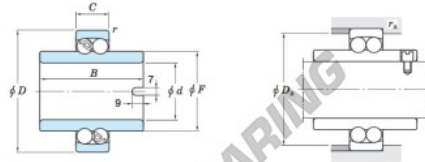

Rillenkugellager einreihig 11309-JTEKT - 11309-KOYO

<https://www.123kugellager.at/kugellager-gehauselager/rillenkugellager/einreihig/11309-koyo>

Self-aligning ball bearings ————— **Koyo**
extended inner ring type

Boundary dimensions (mm)						Basic load ratings (kN)			Limiting speeds (min. ⁻¹)		Bearing No.
d	D	B	C	F	r max.	C _r	C _{0r}	Grease lub.	Oil lub.		
45	100	60	25	63.9	1.5	38.1	12.7	6 100	7 500	11309	

Mounting dimensions (mm)		Con- stant	Axial load factors			(Refer.) Mass (kg)
D _s max.	r _{1s} max.	e	Y ₁	Y ₂	Y ₃	
92	1.5	0.25	2.56	3.96	2.68	1.40