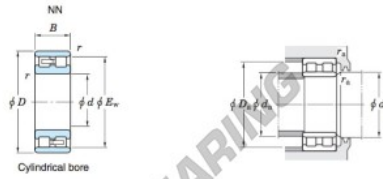

Zylinderrollenlager NN3068-JTEKT - NN3068-KOYO

<https://www.123kugellager.at/kugellager-gehauselager/zylinderrollenlager/zylinder/nn3068-koyo>

Double-row cylindrical roller bearings 

Boundary dimensions (mm)				Basic load ratings (kN)			Limiting speeds (min ⁻¹)		Bearing No.	
d	D	B	r	F _w	C	C ₀₂	Grease lub.	Oil lub.	Cylindrical bore	Tapered bore
340	520	133	5	—	473	1580	3090	880	1100	NN3068

		Mounting dimensions (mm)						(Refer.) Mass (kg)	
Cylindrical bore	Tapered bore	d _a		D _a		r _a		Cylindrical bore	Tapered bore
		min.	max.	min.	max.	min.	max.		
		360	—	—	500	477	4	101	97.8

PRODUKTMERKMALE