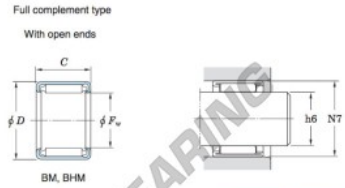

Nadellager 50BM5825-JTEKT - 50BM5825-KOYO

<https://www.123kugellager.at/kugellager-gehauselager/nadellager/radial/50bm5825-koyo>

Drawn cup needle roller bearings 

Boundary dimensions (mm)			Basic load ratings (kN)		Limiting speeds (min ⁻¹)		Bearing No. ²⁾	
F_w	D	C	C_r	C_{0r}	Oil lub.		Caged type	
		b min.					With open ends	With closed end
50	58	25	45.2	133	2 600			

Full complement type		Recommended dimensions (mm)				Refer. Mass (g)	
With open ends	With closed end	Shaft dia. (f6)		Housing bore dia. (H7)		With open ends	With closed end
		min.	max.	min.	max.		
50BM5825		49.984	50.000	57.961	57.991	98	—

PRODUKTMERKMALE

Marke	JTEKT
N° Ean13	3663952472904
Innendurchmesser	50 mm
Außendurchmesser	58 mm
Dicke	25 mm
Gewicht	98 g
Verpackung	1

kontakt@123kugellager.at

+49 (0) 800 001 076 6

CRT4 de Lesquin 60 Rue Du Haut De Sainghin 59273 Fretin FRANCE