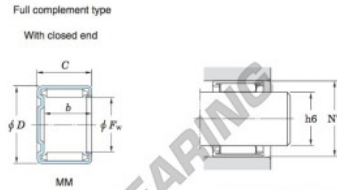

Nadellager 14MM2012-JTEKT - 14MM2012-KOYO

<https://www.123kugellager.at/kugellager-gehauselager/nadellager/radial/14mm2012-koyo>

Drawn cup needle roller bearings Koyo

Boundary dimensions (mm)			Basic load ratings (kN)		Limiting speeds (min ⁻¹)	Bearing No. ²⁾
F _w	D	C	C ₀	C _{0r}	Oil lub.	
14	20	12	9.6	9.35	14.6	8 600

Full complement type		Recommended dimensions (mm)				(Refer.) Mass (g)	
With open ends	With closed end	Shaft dia. (φ6)		Housing bore dia. (N7)		With open ends	With closed end
14MM2012		min.	max.	min.	max.	11	12
		13.989	14.000	19.972	19.993		

PRODUKTMERKMALE

Marke	JTEKT
N° Ean13	3663952469935
Innendurchmesser	14 mm
Außendurchmesser	20 mm
Dicke	12 mm
Gewicht	12 g
Verpackung	1

kontakt@123kugellager.at

+49 (0) 800 001 076 6

CRT4 de Lesquin 60 Rue Du Haut De Sainghin 59273 Fretin FRANCE