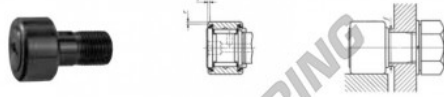

Kurvenrollen CRH9-VUU-IKO - CRH9-VUU-IKO

<https://www.123kugellager.at/kugellager-gehauselager/rillenkugellager/kurvenrollen/crh9-vuu-iko>

IKO

CAM FOLLOWERS

Inch Series Heavy Duty Cam Followers Full Complement Type/With Screwdriver Slot

CRH9-VUU

Stud dia. mm (inch)	Identification number		Mass (Ref.) g	D	C	d_1	G LINE	G_1	B max
	Shield type	Sealed type							
6.350 (.250)	CRH	9 VUU	15	14.228 $^{+0.005}_{-0.005}$	9.525 $^{+0.005}_{-0.005}$	6.350 $^{+0.005}_{-0.005}$	$\frac{1}{2}$ 28	6.350 $^{+0.005}_{-0.005}$	11.1814
Boundary dimensions mm(inch)				r	Mounting dimension f Min. mm(inch)	Maximum tightening torque N-m	Basic dynamic load rating C N	Basic static load rating C_0 N	
B_2	B_3	C_1	S_1						S_2
15.875 $^{+0.005}_{-0.005}$	- (-)	0.794 $^{+0.005}_{-0.005}$	*3.175 $^{+0.005}_{-0.005}$	- (-)	0.387 $^{+0.005}_{-0.005}$	8.334 $^{+0.005}_{-0.005}$	3.4	4 710	5 410