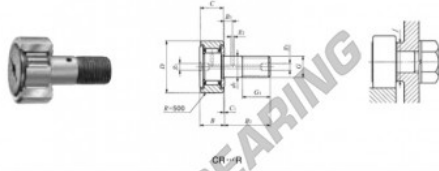

## Kurvenrollen CR28-R-IKO - CR28-R-IKO

<https://www.123kugellager.at/kugellager-gehauselager/rillenkugellager/kurvenrollen/cr28-r-iko>

IKO

### CAM FOLLOWERS

Inch Series Cam Followers With Cage/With Screwdriver Slot

Stud dia. mm (inch)	Identification number				Mass (Ref.) g	D	C	d <sub>1</sub>	G UNF	G <sub>1</sub>
	Shield type		Sealed type							
	With covered outer ring	With cylindrical outer ring	With covered outer ring	With cylindrical outer ring						
19.050 ( $\frac{3}{4}$ )	CR 28 R				365	44.450 ( $1\frac{1}{2}$ )	25.400 (1)	19.050 ( $\frac{3}{4}$ )	7/16	22.225 ( $\frac{7}{8}$ )
Boundary dimensions mm(inch)										
B max	B <sub>2</sub>	B <sub>3</sub>	C <sub>1</sub>	S <sub>1</sub>	S <sub>2</sub>	r	Bearing dimension f Min. mm(inch)	Maximum tightening torque C N·m	Basic dynamic load rating C <sub>0</sub> N	Basic static load rating C <sub>0</sub> N
25.8126	44.450 ( $1\frac{1}{2}$ )	11.112 ( $\frac{7}{8}$ )	0.794 ( $\frac{1}{8}$ )	4.762 ( $\frac{3}{8}$ )	3.969 ( $\frac{5}{16}$ )	1.588 ( $\frac{1}{8}$ )	22.543 ( $\frac{7}{8}$ )	100	25 100	38 200

## PRODUKTMERKMALE

Marke	IKO
N° Ean13	3616060463029
Innendurchmesser	19.05 mm
Außendurchmesser	44.45 mm
Dicke	25.4 mm
Gewicht	365 g
Verpackung	-

[kontakt@123kugellager.at](mailto:kontakt@123kugellager.at)