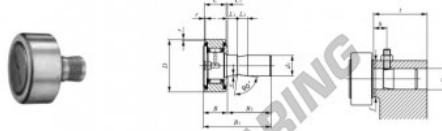

Kurvenrollen CF-SFU-20-1-IKO - CF-SFU-20-1-IKO

<https://www.123kugellager.at/kugellager-gehauselager/rillenkugellager/kurvenrollen/cf-sfu-20-1-iko>

IKO

CAM FOLLOWERS

Easy Mounting Type Cam Followers **With Cage/With Screwdriver Slot**

Stud dia. mm	Identification number	Mass (Ref.)	Boundary dimensions mm							
			d	D	C	d_1	B_{max}	B_{1max}	B_2	C_1
20	CF-SFU-20-1	360	47	24	20	25.6	50.5	24.9	0.8	10

L_2	e	r	r_{min}	D_1	Mounting dimensions mm			Basic dynamic load rating C	Basic static load rating C_0	Maximum allowable static load	
					Tolerance	t Min.	f Min.				h (Ref.)
10	1	1	1	20	+0.021 0	25	34	15	20 700	34 600	34 600