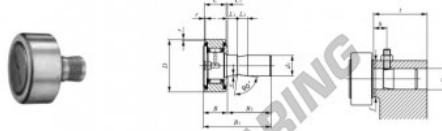

## Kurvenrollen CF-SFU-20-1-IKO - CF-SFU-20-1-IKO

<https://www.123kugellager.at/kugellager-gehauselager/rillenkugellager/kurvenrollen/cf-sfu-20-1-iko>

**IKO**

**CAM FOLLOWERS**

Easy Mounting Type Cam Followers **With Cage/With Screwdriver Slot**

Stud dia. mm	Identification number	Mass (Ref.)	Boundary dimensions mm							
			$\phi$	$D$	$C$	$d_1$	$B$ max	$B_1$ max	$B_2$	$C_1$
20	CF-SFU-20-1	360	47	24	20	25.6	50.5	24.9	0.8	10

$L_2$	$e$	$r$ $r_{\text{min}}$	$D_1$	Mounting dimensions mm			$h$ (Ref.)	Basic dynamic load rating $C$	Basic static load rating $C_0$	Maximum allowable static load
				Tolerance	$t$ Min.	$f$ Min.				
10	1	1	20	+0.021 0	25	34	15	20 700	34 600	34 600