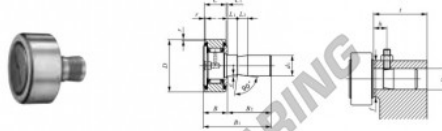

Kurvenrollen CF-SFU-20-IKO - CF-SFU-20-IKO

<https://www.123kugellager.at/kugellager-gehauselager/rillenkugellager/kurvenrollen/cf-sfu-20-iko>

IKO

CAM FOLLOWERS

Easy Mounting Type Cam Followers **With Cage/With Screwdriver Slot**

Stud dia. mm	Identification number	Mass (Ref.)		Boundary dimensions mm						
		ϕ	D	C	d_1	B max	B_1 max	B_2	C_1	L_1
20	CF-SFU-20	435	52	24	20	25.6	50.5	24.9	0.8	10

L_2	e	r r_{min}	D_1	Mounting dimensions mm				Basic dynamic load rating C	Basic static load rating C_0	Maximum allowable static load
				Tolerance	t Min.	f Min.	h (Ref.)			
10	1	1	20	+0.021 0	25	34	15	20 700	34 600	34 600