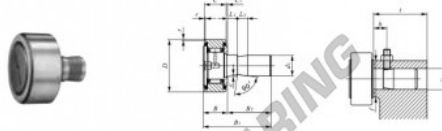

## Kurvenrollen CF-SFU-8-IKO - CF-SFU-8-IKO

<https://www.123kugellager.at/kugellager-gehauselager/rillenkugellager/kurvenrollen/cf-sfu-8-iko>

**IKO**

**CAM FOLLOWERS**

Easy Mounting Type Cam Followers **With Cage/With Screwdriver Slot**

Stud dia. mm	Identification number	Mass (Ref.) g	Boundary dimensions mm							
			$D$	$C$	$d_1$	$B$ max	$B_1$ max	$B_2$	$C_1$	$L_1$
8	<b>CF-SFU- 8</b>	29	19	11	8	12.2	32	19.8	0.6	5

$L_2$	$e$	$r$ r min	$D_1$	Mounting dimensions mm				Basic dynamic load rating $C$ N	Basic static load rating $C_0$ N	Maximum allowable static load N
				Tolerance	$t$ Min.	$f$ Min.	$h$ (Ref.)			
10	0.5	0.3	8	+0.015 0	20	13	10	4 250	4 740	4 620