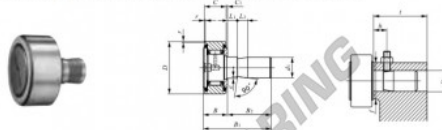

Kurvenrollen CF-SFU-6-IKO - CF-SFU-6-IKO

<https://www.123kugellager.at/kugellager-gehauselager/rillenkugellager/kurvenrollen/cf-sfu-6-iko>

IKO

CAM FOLLOWERS

Easy Mounting Type Cam Followers **With Cage/With Screwdriver Slot**

Stud dia. mm	Identification number	Mass (Ref.)		Boundary dimensions mm						
		m	D	C	d_1	B max	B_1 max	B_2	C_1	L_1
6	CF-SFU- 6	19.5	16	11	6	12.2	32	19.8	0.6	5

L_2	e	r (r_{min})	D_1	Mounting dimensions mm				Basic dynamic load rating C	Basic static load rating C_0	Maximum allowable static load N
				Tolerance	t Min.	f Min.	h (Ref.)			
10	0.3	0.3	6	+0.012 0	20	11	10	3 680	3 650	1 950