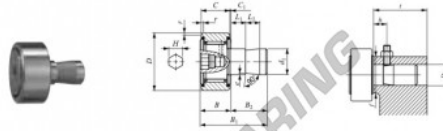

Kurvenrollen CF-SFU-20-B-IKO - CF-SFU-20-B-IKO

<https://www.123kugellager.at/kugellager-gehauselager/rillenkugellager/kurvenrollen/cf-sfu-20-b-iko>

IKO

CAM FOLLOWERS

Easy Mounting Type Cam Followers With Cage/With Hexagon Hole

Stud dia. mm	Identification number	Mass (Ref.)	Boundary dimensions mm							
			D	C	d_1	B max	B_1 max	B_2	C_1	L_1
20	CF-SFU-20 B	435	52	24	20	25.6	50.5	24.9	0.8	10

L_2	H	e	r_1 min ^(*)	D_1	Mounting dimensions mm				Basic dynamic load rating C	Basic static load rating C_0	Maximum allowable static load N
					Tolerance	t Min.	f Min.	h (Ref.)			
10	8	1	1	20	+0.021 0	25	34	15	20 700	34 600	34 600

PRODUKTMERKMALE

Marke	IKO
N° Ean13	3616060461810
Innendurchmesser	20 mm
Innendurchmesser	0.787" inch
Außendurchmesser	52 mm
Außendurchmesser	2.047" inch
Dicke	24 mm
Dicke	0.945" inch
Gewicht	435 g
Verpackung	1