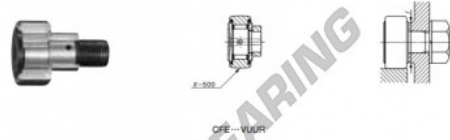

# Kurvenrollen

### CAM FOLLOWERS

Eccentric Type Cam Followers Full Complement Type/With Screwdriver Slot

Outside diameter of eccentric roller mm	Identification number				Mass (Ref.)									
	Shield type		Sealed type		g	D	C	d <sub>e</sub>						
41	With crowned outer ring	With cylindrical outer ring	With crowned outer ring	With cylindrical outer ring	2 380	90	35	41						
<b>CFE 30-2 VUUR</b>														
Boundary dimensions mm														
G	B <sub>3</sub>	B <sub>max</sub>	B <sub>2</sub> max	B <sub>2</sub>	C <sub>1</sub>	g <sub>1</sub>	G <sub>1</sub>	r <sub>1</sub> min	Excentricity E	Mounting dimension f Min. mm	Maximum tightening torque N·m	Basic dynamic load rating C N	Basic static load rating C <sub>0</sub> N	Maximum allowable static load N
M30 × 1.5	32.5	37	100	63	1	8	30.5	1	1.5	49	438	67 700	144 000	85 900