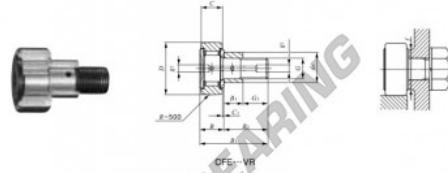

Kurvenrollen

CFE30-2-VR-IKO - CFE30-2-VR-IKO

<https://www.123kugellager.at/kugellager-gehauselager/rillenkugellager/kurvenrollen/cfe30-2-vr-iko>

IKO

CAM FOLLOWERS

Eccentric Type Cam Followers Full Complement Type/With Screwdriver Slot

Outside diameter of eccentric roller mm	Identification number				Mass (Ref.) g	D	C	d ₀
	Shield type		Sealed type					
	With crowned outer ring	With cylindrical outer ring	With crowned outer ring	With cylindrical outer ring				
41	CFE 30-2 VR				2 380	90	35	41

Boundary dimensions mm									
G	B ₃	B _{max}	B _{2max}	B ₂	C ₁	g ₁	G ₁	r _{1min} (°)	E
M30 × 1.5	32.5	37	100	63	1	8	30.5	1	1.5

Mounting dimension f Min. mm	Maximum tightening torque N·m	Basic dynamic load rating C N	Basic static load rating C ₀ N	Maximum allowable static load N
49	438	67 700	144 000	85 900