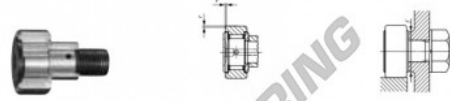

# Kurvenrollen CFE20-1-V-IKO - CFE20-1-V-IKO

<https://www.123kugellager.at/kugellager-gehauselager/rillenkugellager/kurvenrollen/cfe20-1-v-iko>

IKO

## CAM FOLLOWERS

Eccentric Type Cam Followers Full Complement Type/With Screwdriver Slot

Outside diameter of eccentric outer ring mm	Identification number				Mass (Ref.)									
	Shield type		Sealed type		g	D	C	d <sub>e</sub>						
27	With crowned outer ring	With cylindrical outer ring	With crowned outer ring	With cylindrical outer ring	430	47	24	27						
	<b>CFE 20-1 V</b>													
Boundary dimensions mm														
G	B <sub>3</sub>	B <sub>max</sub>	B <sub>1</sub> max	B <sub>2</sub>	C <sub>1</sub>	g <sub>1</sub>	G <sub>1</sub>	r <sub>1</sub> min	Excentricity E	Mounting dimension f Min. mm	Maximum tightening torque N·m	Basic dynamic load rating C N	Basic static load rating C <sub>0</sub> N	Maximum allowable static load N
M20 × 1.5	19.5	25.6	66.1	40.5	0.8	8	21	1	0.8	34	119	33 200	64 500	37 500