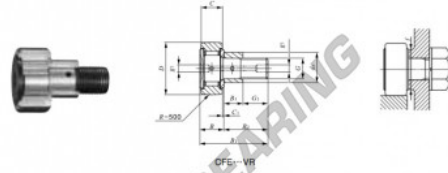

Kurvenrollen CFE6-VR-IKO - CFE6-VR-IKO

<https://www.123kugellager.at/kugellager-gehauselager/rillenkugellager/kurvenrollen/cfe6-vr-iko>

IKO

CAM FOLLOWERS

Eccentric Type Cam Followers Full Complement Type/With Screwdriver Slot

Outside diameter of eccentric roller mm	Identification number				Mass (Ref.)									
	Shield type		Sealed type		g	D	C	d ₀						
9	With crowned outer ring	With cylindrical outer ring	With crowned outer ring	With cylindrical outer ring	21	16	11	9						
	CFE 6 VR													
Boundary dimensions mm														
G	B ₃	B _{max}	B _{1max}	B ₂	C ₁	B ₁	G ₁	r _{1min} (°)	E	Mounting dimension f Min. mm	Maximum tightening torque N·m	Basic dynamic load rating C N	Basic static load rating C ₀ N	Maximum allowable static load N
M 6 × 1	7.5	12.2	28.2	16	0.6	*4	8.5	0.3	0.4	11	2.7	6 980	8 500	1 950