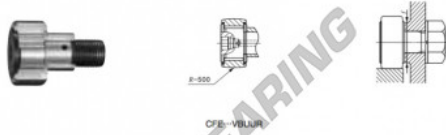

# Kurvenrollen

## CFE30-1-VBUUR-IKO - CFE30-1-VBUUR-IKO

<https://www.123kugellager.at/kugellager-gehauselager/rillenkugellager/kurvenrollen/cfe30-1-vbuur-iko>

IKO

**CAM FOLLOWERS**

Eccentric Type Cam Followers Full Complement Type/With Hexagon Hole

Outside diameter of eccentric roller mm	Identification number						Mass (Ref.)			
	Shield type			Sealed type			Ø	D	C	d <sub>e</sub>
	With crowned outer ring	With cylindrical outer ring	With crowned outer ring	With cylindrical outer ring	With crowned outer ring	With cylindrical outer ring				
41	CFE 30-1 VBUUR						2 190	85	35	41