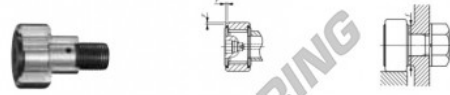

Kurvenrollen CFE30-VBUU-IKO - CFE30-VBUU-IKO

<https://www.123kugellager.at/kugellager-gehauselager/rillenkugellager/kurvenrollen/cfe30-vbuu-iko>

IKO

CAM FOLLOWERS

Eccentric Type Cam Followers Full Complement Type/With Hexagon Hole

CFE-VBUU

Outside diameter of outer ring mm	Identification number						Mass (Ref.)			
	Shield type			Sealed type			Ø	D	C	d _e
	With crowned outer ring	With cylindrical outer ring	With crowned outer ring	With cylindrical outer ring	CFE 30	VBUU				
41							2 030	80	35	41