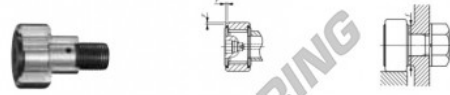

Kurvenrollen CFE20-VBUU-IKO - CFE20-VBUU-IKO

<https://www.123kugellager.at/kugellager-gehauselager/rillenkugellager/kurvenrollen/cfe20-vbuu-iko>

IKO

CAM FOLLOWERS

Eccentric Type Cam Followers Full Complement Type/With Hexagon Hole

CFE-VBUU

Outside diameter of eccentric collar mm	Identification number						Mass (Ref.)								
	Shield type			Sealed type			Ø	D	C	d _e					
27	With crowned outer ring	With cylindrical outer ring	With crowned outer ring	With cylindrical outer ring	CFE 20	VBUU					505	52	24	27	
Boundary dimensions mm															
G	B ₃	B ₁ max	B ₂ max	B ₂	C ₁	G ₁	H	f _{max} (°)	f	Mounting dimension	Maximum splining torque	Basic dynamic load rating	Basic static load rating	Maximum dynamic static load	
M20 X 1.5	19.5	25.6	66.1	40.5	0.8	8	21	8	1	0.8	34	119	33 200	64 500	37 500