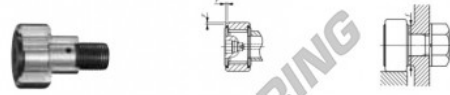

Kurvenrollen CFE10-VBUU-IKO - CFE10-VBUU-IKO

<https://www.123kugellager.at/kugellager-gehauselager/rillenkugellager/kurvenrollen/cfe10-vbuu-iko>

IKO

CAM FOLLOWERS

Eccentric Type Cam Followers Full Complement Type/With Hexagon Hole

CFE-VBUU

Outside diameter of eccentric roller mm	Identification number						Mass (Ref.)			
	Shield type			Sealed type			Ø	D	C	d _e
	With crowned outer ring	With cylindrical outer ring	With crowned outer ring	With cylindrical outer ring						
13					CFE 10	VBUU	50.5	22	12	13

Boundary dimensions mm															
G	B ₃	B ₁ max	B ₂ max	B ₂	C ₁	g ₁	G ₁	H	f _{max} Eccentricity	f Min. mm	Mounting dimension Maximum splining torque N·m	Basic dynamic load rating C N	Basic static load rating C ₀ N	Maximum allowable static load N	
M10×1.25	10.5	13.2	36.2	23	0.6	—	12.5	4	0.3	0.4	16	13.8	9 570	14 500	8 650