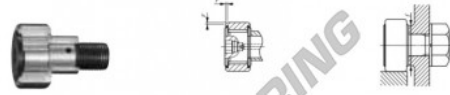

## Kurvenrollen CFE8-VBUU-IKO - CFE8-VBUU-IKO

<https://www.123kugellager.at/kugellager-gehauselager/rillenkugellager/kurvenrollen/cfe8-vbuu-iko>

**IKO**

**CAM FOLLOWERS**

Eccentric Type Cam Followers Full Complement Type/With Hexagon Hole

CFE-VBUU

Outside diameter of eccentric collar mm	Identification number						Mass (Ref.)			
	Shield type			Sealed type			ø	D	C	d <sub>e</sub>
	With crowned outer ring	With cylindrical outer ring	With crowned outer ring	With cylindrical outer ring						
<b>11</b>					<b>CFE 8</b>	<b>VBUU</b>	32.5	19	11	11