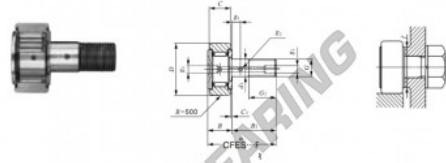

Kurvenrollen CFES10-1-R-IKO - CFES10-1-R-IKO

<https://www.123kugellager.at/kugellager-gehauselager/rillenkugellager/kurvenrollen/cfes10-1-r-iko>

IKO

CAM FOLLOWERS

Solid Eccentric Stud Type Cam Followers With Cage/With Screwdriver Slot

Stud dia. mm	Identification number				Mass (Ref.)			
	Shield type		Sealed type		g	D	C	d ₁
	With crowned outer ring	With cylindrical outer ring	With crowned outer ring	With cylindrical outer ring				
10	CFES 10-1 R				60	26	12	10