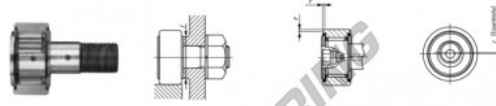

## Kurvenrollen CFES18-BUU-IKO - CFES18-BUU-IKO

<https://www.123kugellager.at/kugellager-gehauselager/rillenkugellager/kurvenrollen/cfes18-buu-iko>

### CAM FOLLOWERS

Solid Eccentric Stud Type Cam Followers With Cage/With Hexagon Hole

CFES-BUU

Stud dia. mm	Identification number										Mass (Ref.)					
	Shield type					Sealed type					g	D	C	d <sub>i</sub>		
	With crowned outer ring	With cylindrical outer ring	With crowned outer ring	With cylindrical outer ring	With crowned outer ring	With cylindrical outer ring										
<b>18</b>						<b>CFES 18 BUU</b>					250	40	20	18		
Boundary dimensions mm																
G	G <sub>1</sub>	B	B <sub>1</sub>	B <sub>2</sub>	B <sub>3</sub>	C <sub>1</sub>	g <sub>1</sub>	g <sub>2</sub>	H	ε	Mounting dimension f Min. mm	Maximum tightening torque N·m	Basic dynamic load rating C N	Basic static load rating C <sub>0</sub> N	Maximum allowable static load N	
M18×1.5	19	21.6	58.1	36.5	8	0.8	6	3	8	1	0.6	29	86.2	14 800	25 200	25 200