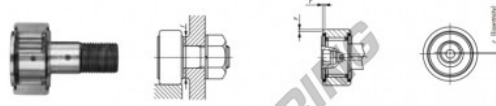

# Kurvenrollen

## CFES10-1-BUU-IKO - CFES10-1-BUU-IKO

<https://www.123kugellager.at/kugellager-gehauselager/rillenkugellager/kurvenrollen/cfes10-1-buu-iko>

### CAM FOLLOWERS

Solid Eccentric Stud Type Cam Followers | With Cage/With Hexagon Hole

CFES-BUU

Stud dia. mm	Identification number								Mass (Ref.) g	D	C	d <sub>1</sub>				
	Shield type				Sealed type											
	With crowned outer ring		With cylindrical outer ring		With crowned outer ring		With cylindrical outer ring									
10					CFES 10-1 BUU				60	26	12	10				
Boundary dimensions mm																
G	G <sub>1</sub>	B max	B <sub>1</sub> max	B <sub>2</sub>	B <sub>3</sub>	C <sub>1</sub>	g <sub>1</sub>	g <sub>2</sub>	H max	ε <sup>(°)</sup>	Mounting dimension f Min. mm	Maximum tightening torque N·m	Basic dynamic load rating C N	Basic static load rating C <sub>0</sub> N	Maximum allowable static load N	
M10×1.25	12	13.2	36.2	23	—	0.6	—	—	4	0.3	0.3	16	13.8	5 430	6 890	6 890