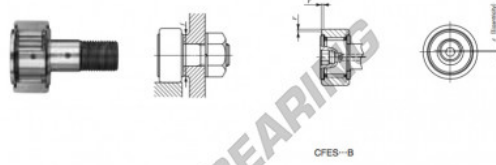

Kurvenrollen CFES10-1-B-IKO - CFES10-1-B-IKO

<https://www.123kugellager.at/kugellager-gehauselager/rillenkugellager/kurvenrollen/cfes10-1-b-iko>

CAM FOLLOWERS

Solid Eccentric Stud Type Cam Followers With Cage/With Hexagon Hole

CFES-8

Stud dia. mm	Identification number								Mass (Ref.)							
	Shield type				Sealed type				g	D	C	d ₁				
	With crowned outer ring	With cylindrical outer ring	With crowned outer ring	With cylindrical outer ring	With crowned outer ring	With cylindrical outer ring	With crowned outer ring	With cylindrical outer ring								
10	CFES 10-1 B								60	26	12	10				
Boundary dimensions mm																
G	G ₁	B	B ₁	B ₂	B ₃	C ₁	g ₁	g ₂	H	ε	Mounting dimension f Min. mm	Maximum spinning torque N·m	Basic dynamic load rating C N	Basic static load rating C ₀ N	Maximum allowable static load N	
M10×1.25	12	13.2	36.2	23	—	0.6	—	—	4	0.3	0.3	16	13.8	5 430	6 890	6 890