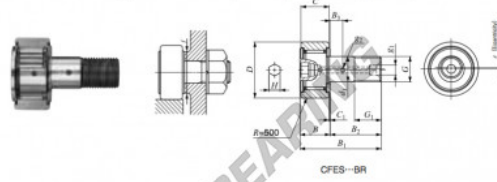

# Kurvenrollen

## CFES10-1-BR-IKO - CFES10-1-BR-IKO

<https://www.123kugellager.at/kugellager-gehauselager/rillenkugellager/kurvenrollen/cfes10-1-br-iko>

### CAM FOLLOWERS

Solid Eccentric Stud Type Cam Followers **With Cage/With Hexagon Hole**

Stud dia. mm	Identification number						Mass (Ref.)								
	Shield type		Sealed type		g	D	C	d <sub>1</sub>							
	With crowned outer ring	With cylindrical outer ring	With crowned outer ring	With cylindrical outer ring											
10	<b>CFES 10-1 BR</b>				60	26	12	10							
Boundary dimensions mm															
G	G <sub>1</sub>	B	B <sub>1</sub>	B <sub>2</sub>	C <sub>1</sub>	g <sub>1</sub>	g <sub>2</sub>	H	E	f	C	C <sub>0</sub>	N		
M10×1.25	12	13.2	36.2	23	—	0.6	—	4	0.3	0.3	16	13.8	5 430	6 890	6 890