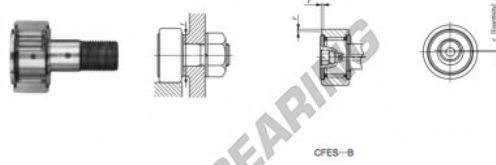

Kurvenrollen CFES10-B-IKO - CFES10-B-IKO

<https://www.123kugellager.at/kugellager-gehauselager/rillenkugellager/kurvenrollen/cfes10-b-iko>

CAM FOLLOWERS

Solid Eccentric Stud Type Cam Followers **With Cage/With Hexagon Hole**

Stud dia. mm	Identification number				Mass (Ref.) g	D	C	d _i							
	Shield type		Sealed type												
	With crowned outer ring	With cylindrical outer ring	With crowned outer ring	With cylindrical outer ring											
10	CFES 10 B				45	22	12	10							
Boundary dimensions mm															
G	G ₁	B max	B ₁ max	B ₂	C ₁	g ₁	H	ε _{max} (°)	Mounting dimension f Min. mm	Maximum tightening torque N·m	Basic dynamic load rating C N	Basic static load rating C ₀ N	Maximum allowable static load N		
M10×1.25	12	13.2	36.2	23	—	0.6	—	4	0.3	0.3	16	13.8	5 430	6 890	6 890

PRODUKTMERKMALE

Marke	IKO
N° Ean13	3663952443454
Innendurchmesser	10 mm
Innendurchmesser	0.394" inch
Außendurchmesser	22 mm
Außendurchmesser	0.866" inch
Dicke	12 mm
Dicke	0.472" inch
Verpackung	1

kontakt@123kugellager.at