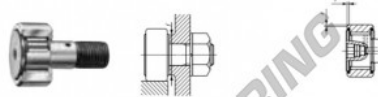

Kurvenrollen CF10-1-VBUUM-IKO - CF10-1-VBUUM-IKO

<https://www.123kugellager.at/kugellager-gehauselager/rillenkugellager/kurvenrollen/cf10-1-vbuum-iko>

CAM FOLLOWERS

Standard Type Cam Followers Full Complement Type/With Hexagon Hole

CF--VBUU

Stud dia. mm	Identification number								Mass (Ref.)						
	Shield type				Sealed type				g	D	C	d ₁			
	With crowned outer ring		With cylindrical outer ring		With crowned outer ring		With cylindrical outer ring								
10					CF 10-1 VBUUM				61	26	12	10			
Boundary dimensions mm															
G	G ₁	B _{max}	B _{1max}	B ₂	B ₃	C ₁	g ₁	B ₂	H	(°)	f _{Min.}	Max. dynamic load N	Basic dynamic load N	Basic static load N	Maximum allowable static load N
M10×1	12	13.2	36.2	23	—	0.6	—	—	4	0.3	16	14.7	9 570	14 500	8 650